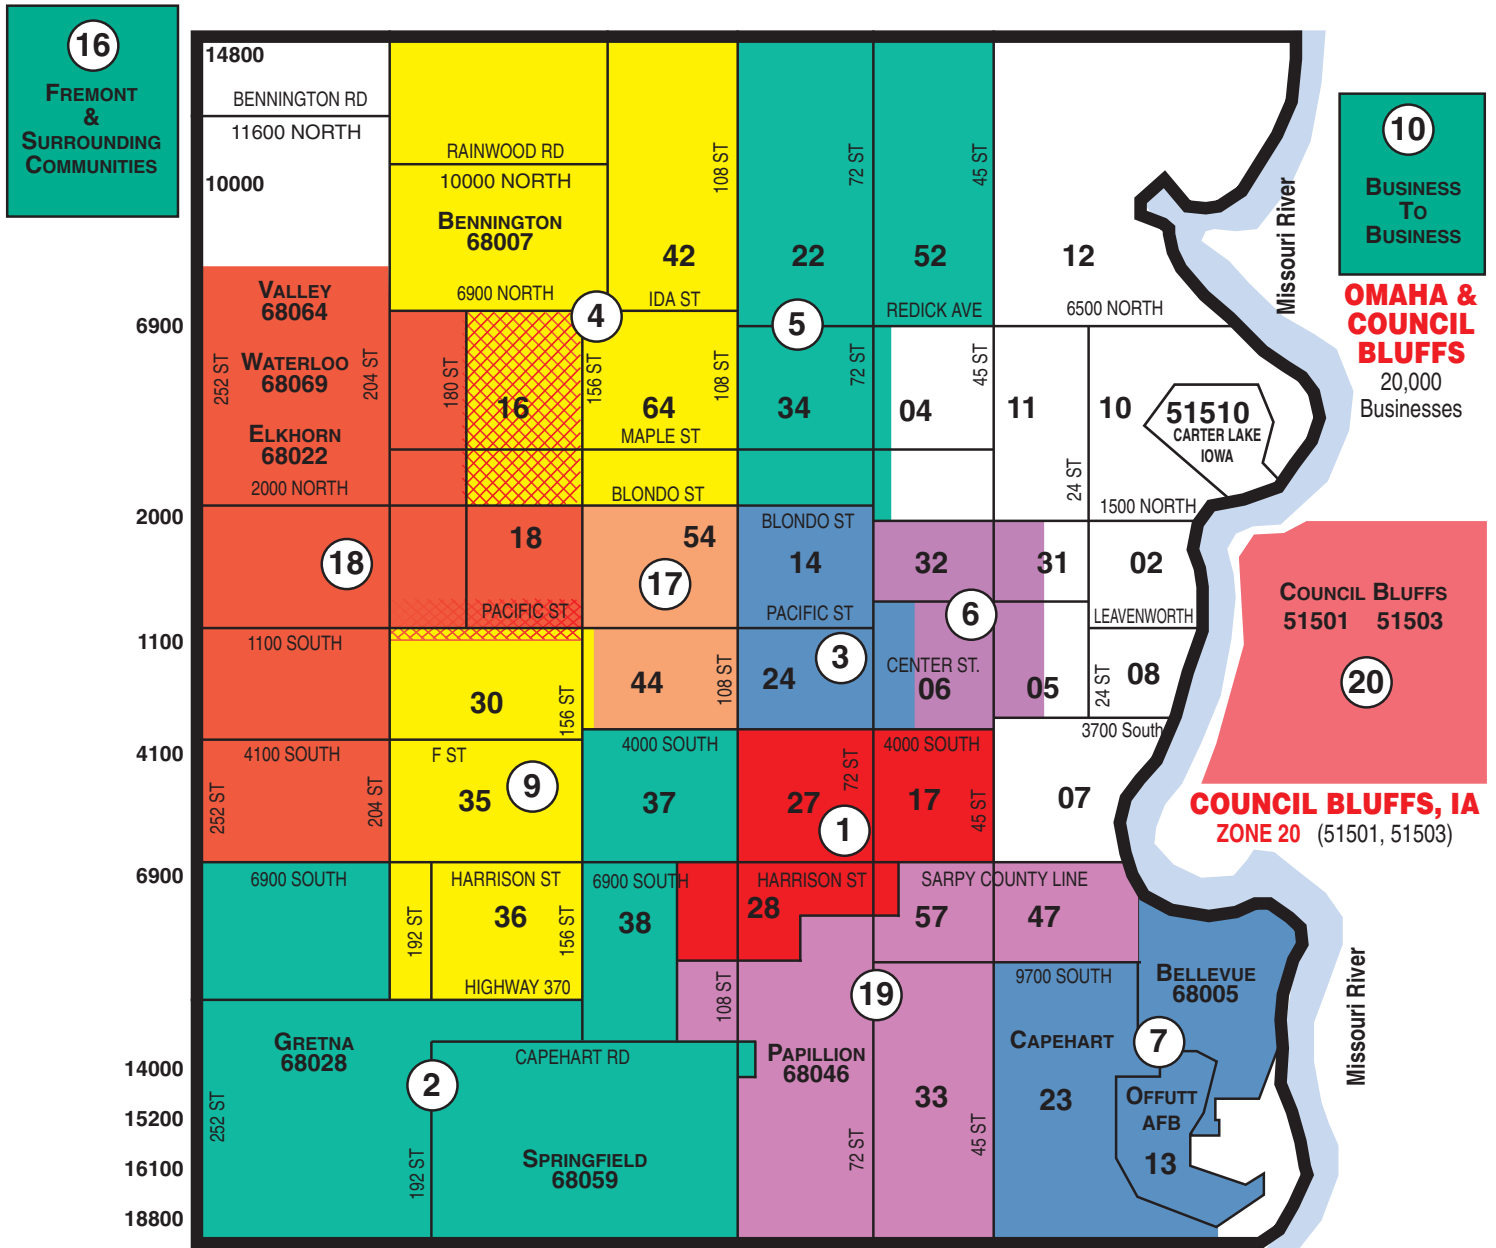

**MAILING ZONES—DESIGNATED BY CIRCLED NUMBER**  
**20,000 ADVANTAGE COUPONS BOOKLETS** Mailed into each Zone.  
**681 + TWO DIGITS IN BOLD = ZIP CODE**

### OMAHA, NEBRASKA METRO AREA:

- ZONE 1** RALSTON / LAVISTA (68127, 68128, 68117)
- ZONE 2** SOUTHWEST OMAHA / MILLARD / GRETNA (68137, 68138, 68028, 68059, 68037)
- ZONE 3** ROCKBROOK / WESTGATE / REGENCY (68114, 68124, 68106)
- ZONE 4** NORTHWEST OMAHA & COMMUNITIES (68164, 68116, 68007, 68142)
- ZONE 5** NORTH CENTRAL OMAHA (68134, 68122, 68152)
- ZONE 6** DUNDEE / MID-TOWN / HAPPY HOLLOW (68132, 68106, 68105, 68131)
- ZONE 7** BELLEVUE / CAPEHART (68005, 68113, 68123)
- ZONE 9** WEST OMAHA / WEST MILLARD (68130, 68135, 68136)
- ZONE 10** BUSINESS-TO-BUSINESS (20,000 Omaha/Council Bluffs Metro Businesses)
- ZONE 16** FREMONT / BLAIR & SURROUNDING COMMUNITIES (68025, 002, 649, 008, 015, 018, 621, 031, 034, 036, 041, 648, 050, 057, 063, 672)
- ZONE 17** WEST CENTRAL OMAHA (68144, 68154)
- ZONE 18** WEST SUBURBAN / ELKHORN / WATERLOO / VALLEY (68116, 68118, 68022, 68069, 68064)
- ZONE 19** PAPIILLION / W. BELLEVUE / N. BELLEVUE (68046, 68133, 68147, 68157, 68048)
- ZONE 20** COUNCIL BLUFFS (51501, 51503)

### LINCOLN, NE METRO AREA: ZONES: 12, 14, 15 LINCOLN (60,000 Households)

**MAILING ZONES—DESIGNATED BY CIRCLED NUMBER**  
**20,000 ADVANTAGE COUPONS BOOKLETS** Mailed into each Zone.  
 681 + TWO DIGITS IN BOLD = ZIP CODE

**LINCOLN, NE METRO AREA:** ZONES: 12, 14, 15  
 LINCOLN (60,000 Households)