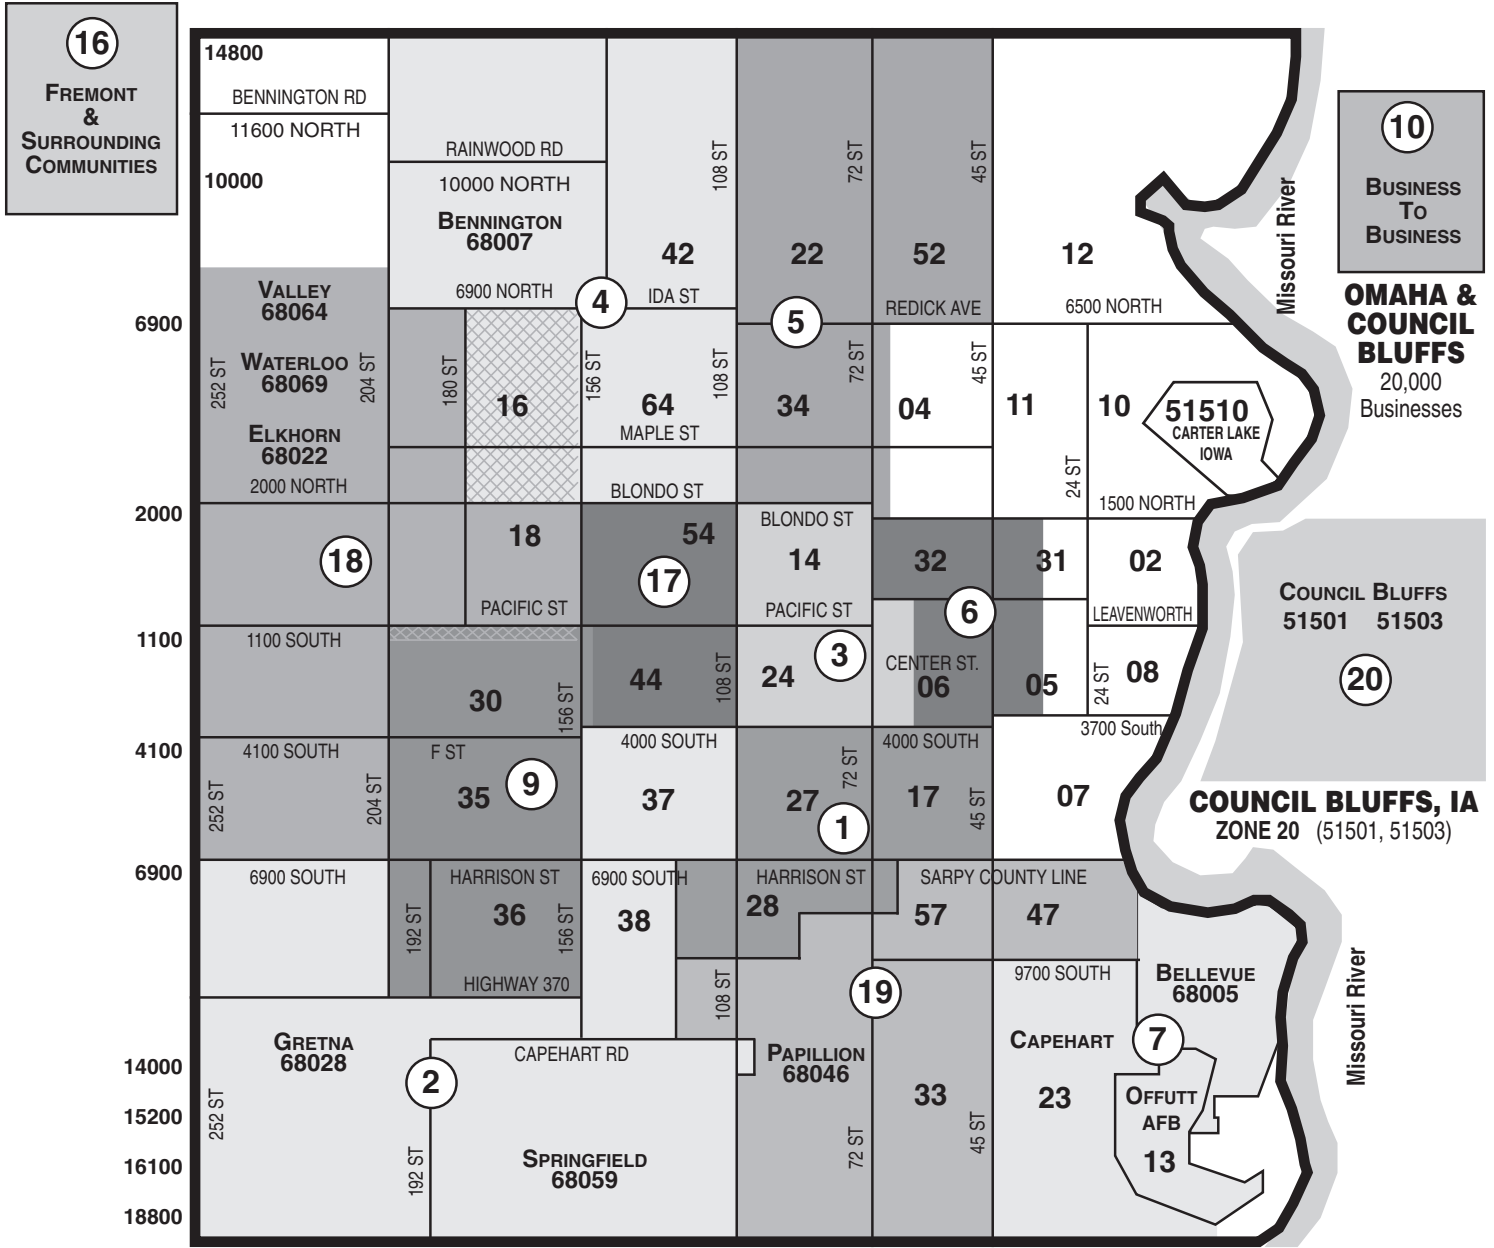

**MAILING ZONES—DESIGNATED BY CIRCLED NUMBER**  
**20,000 ADVANTAGE COUPONS BOOKLETS** Mailed into each Zone.  
**681 + TWO DIGITS IN BOLD = ZIP CODE**

### OMAHA, NEBRASKA METRO AREA:

- ZONE 1** RALSTON / LAVISTA (68127, 68128, 68117)
- ZONE 2** SOUTHWEST OMAHA / MILLARD / GRETNA (68137, 68138, 68028, 68059, 68037)
- ZONE 3** ROCKBROOK / WESTGATE / REGENCY (68114, 68124, 68106)
- ZONE 4** NORTHWEST OMAHA & COMMUNITIES (68164, 68116, 68007, 68142)
- ZONE 5** NORTH CENTRAL OMAHA (68134, 68122, 68152)
- ZONE 6** DUNDEE / MID-TOWN / HAPPY HOLLOW (68132, 68106, 68105, 68131)
- ZONE 7** BELLEVUE / CAPEHART (68005, 68113, 68123)
- ZONE 9** WEST OMAHA / WEST MILLARD (68130, 68135, 68136)
- ZONE 10** BUSINESS-TO-BUSINESS (20,000 Omaha/Council Bluffs Metro Businesses)
- ZONE 16** FREMONT / BLAIR & SURROUNDING COMMUNITIES (68025, 002, 649, 008, 015, 018, 621, 031, 034, 036, 041, 648, 050, 057, 063, 672)
- ZONE 17** WEST CENTRAL OMAHA (68144, 68154)
- ZONE 18** WEST SUBURBAN / ELKHORN / WATERLOO / VALLEY (68116, 68118, 68022, 68069, 68064)
- ZONE 19** PAPIILLION / W. BELLEVUE / N. BELLEVUE (68046, 68133, 68147, 68157, 68048)
- ZONE 20** COUNCIL BLUFFS (51501, 51503)

### LINCOLN, NE METRO AREA: ZONES: 12, 14, 15 LINCOLN (60,000 Households)

**MAILING ZONES—DESIGNATED BY CIRCLED NUMBER**  
**20,000 ADVANTAGE COUPONS BOOKLETS** Mailed into each Zone.  
 681 + TWO DIGITS IN BOLD = ZIP CODE

**LINCOLN, NE METRO AREA:** ZONES: 12, 14, 15  
 LINCOLN (60,000 Households)