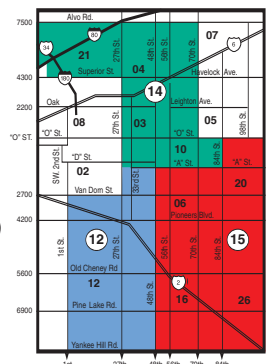

**MAILING ZONES—DESIGNATED BY CIRCLED NUMBER**  
**20,000 ADVANTAGE COUPONS BOOKLETS** Mailed into each Zone.  
**681 + TWO DIGITS IN BOLD = ZIP CODE**

### OMAHA, NEBRASKA METRO AREA:

- ZONE 1** RALSTON / LAVISTA (68127, 68128, 68117)
- ZONE 2** SOUTHWEST OMAHA / MILLARD / GRETNA (68137, 68138, 68028, 68059, 68037)
- ZONE 3** ROCKBROOK / WESTGATE / REGENCY (68114, 68124, 68106)
- ZONE 4** NORTHWEST OMAHA & COMMUNITIES (68164, 68116, 68007, 68142)
- ZONE 5** NORTH CENTRAL OMAHA (68134, 68122, 68152)
- ZONE 6** DUNDEE / MID-TOWN / HAPPY HOLLOW (68132, 68106, 68105, 68131)
- ZONE 7** BELLEVUE / CAPEHART (68005, 68113, 68123)
- ZONE 9** WEST OMAHA / WEST MILLARD (68130, 68135, 68136)
- ZONE 10** BUSINESS-TO-BUSINESS (20,000 Omaha/Council Bluffs Metro Businesses)
- ZONE 16** FREMONT / BLAIR & SURROUNDING COMMUNITIES (68025, 002, 649, 008, 015, 018, 621, 031, 034, 036, 041, 648, 050, 057, 063, 672)
- ZONE 17** WEST CENTRAL OMAHA (68144, 68154)
- ZONE 18** WEST SUBURBAN / ELKHORN / WATERLOO / VALLEY (68116, 68118, 68022, 68069, 68064)
- ZONE 19** PAPIILLION / W. BELLEVUE / N. BELLEVUE (68046, 68133, 68147, 68157, 68048)
- ZONE 20** COUNCIL BLUFFS (51501, 51503)

### LINCOLN, NE METRO AREA: ZONES: 12, 14, 15 LINCOLN (60,000 Households)

**MAILING ZONES—DESIGNATED BY CIRCLED NUMBER**  
**20,000 ADVANTAGE COUPONS BOOKLETS** Mailed into each Zone.  
 681 + TWO DIGITS IN BOLD = ZIP CODE

**LINCOLN, NE METRO AREA:** ZONES: 12, 14, 15  
 LINCOLN (60,000 Households)