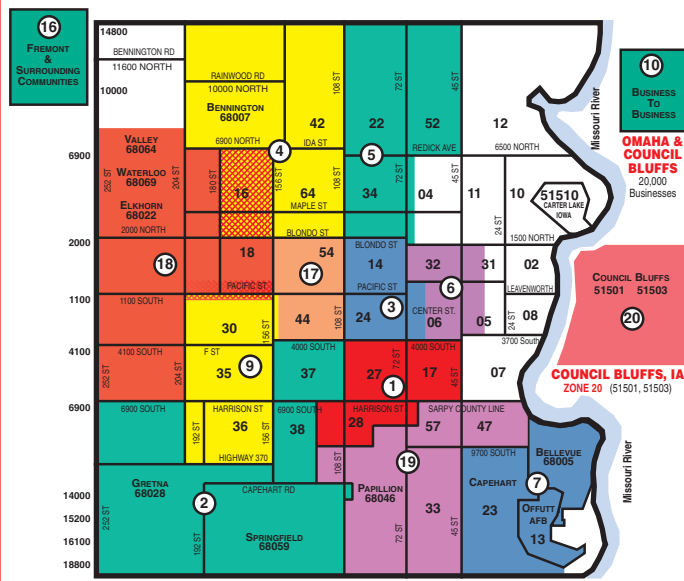

OMAHA, NE METRO AREA

OMAHA, NEBRASKA

- ZONE 1 RALSTON / LAVISTA (68127, 68128, 68117)
- ZONE 2 SOUTHWEST OMAHA / MILLARD / GRETNA (68137, 68138, 68028, 68059, 68037)
- ZONE 3 ROCKBROOK / WESTGATE / REGENCY (68114, 68124, 68106)
- ZONE 4 NORTHWEST OMAHA & COMMUNITIES (68164, 68116, 68007, 68142)
- ZONE 5 NORTH CENTRAL OMAHA (68134, 68122, 68152)
- ZONE 6 DUNDEE / MID-TOWN / HAPPY HOLLOW (68132, 68106, 68105, 68131)
- ZONE 7 BELLEVUE / CAPEHART (68005, 68113, 68123)
- ZONE 9 WEST OMAHA / WEST MILLARD (68130, 68135, 68136)
- ZONE 10 BUSINESS-TO-BUSINESS (20,000 Omaha/Council Bluffs Metro Businesses)
- ZONE 16 FREMONT & SURROUNDING COMMUNITIES (68025, 002, 649, 064, 015, 018, 621, 031, 034, 036, 041, 648, 050, 057, 063, 672)
- ZONE 17 WEST CENTRAL OMAHA (68144, 68154)
- ZONE 18 WEST SUBURBAN / ELKHORN / WATERLOO (68116, 68118, 68022, 68069)
- ZONE 19 PAPILLION / W. BELLEVUE / N. BELLEVUE (68046, 68133, 68147, 68157, 68048)

FREMONT, NEBRASKA

- ZONE 16 FREMONT & SURROUNDING COMMUNITIES (68025, 002, 649, 064, 015, 018, 621, 031, 034, 036, 041, 648, 050, 057, 063, 672)

COUNCIL BLUFFS, IOWA

- ZONE 20 COUNCIL BLUFFS (51501, 51503)