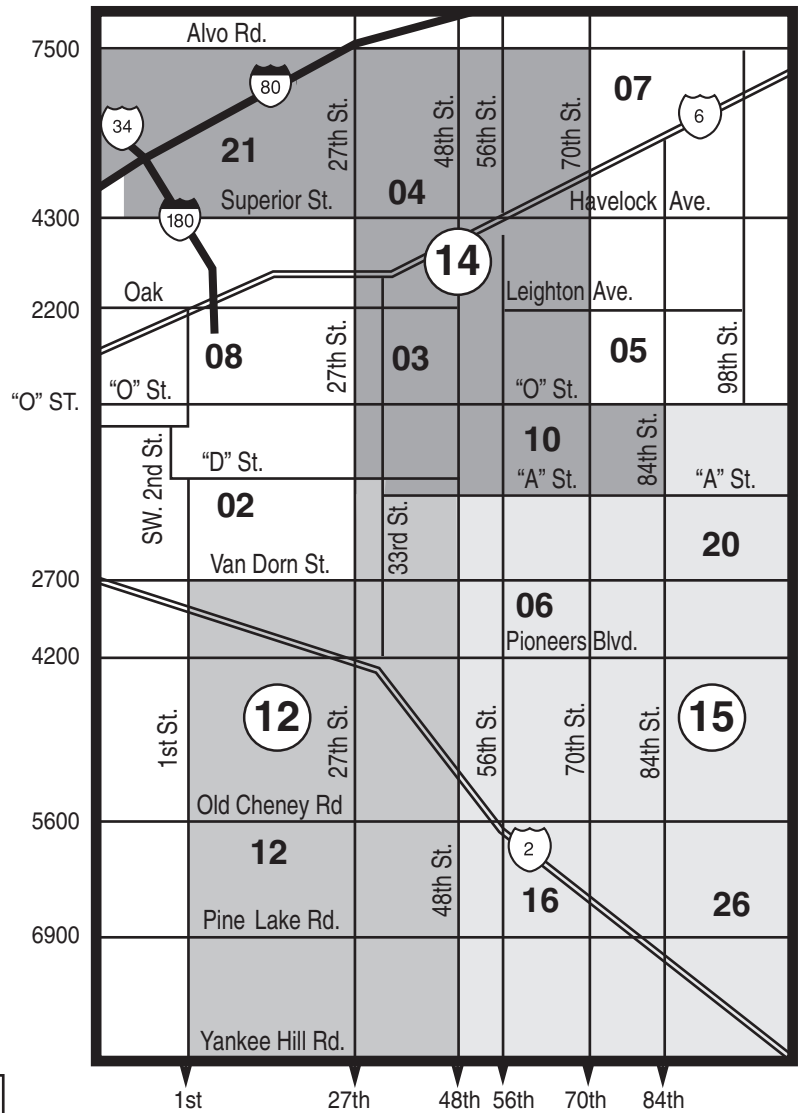

LINCOLN, NE

LINCOLN (60,000 HOUSEHOLDS)

**MAILING ZONES—
DESIGNATED BY
CIRCLED NUMBER**

**20,000 ADVANTAGE COUPONS
BOOKLETS** Mailed into each Colored Zone.
685 + TWO DIGITS IN BOLD = ZIP CODE

ZONE 12 **SOUTHWEST LINCOLN**

SouthPointe, W. Pioneers Blvd., Country Club, Antelope Park, Indian Village, W. Van Dorn, W. Pine Lake (68512, 68516, 68506, 68502)

ZONE 14 **NORTHWEST / CENTRAL**

Highlands, W. Superior, Autumn Wood, University Place, Bethany, Meadowlane, Woods Park, Piedmont, Gateway (68503, 68504, 68510, 68521)

ZONE 15 **SOUTHEAST LINCOLN**

College View, Holmes Park, E. Van Dorn, Seacrest, E. Old Cheney, Firethorn, E. Pine Lake (68506, 68516, 68520, 68526)

1. **OMAHA, NEBRASKA**
2. ZONE 1 RALSTON / LAVISTA (68127, 68128, 68117)
   - ZONE 2 SOUTHWEST OMAHA / MILLARD / GRETNA (68137, 68138, 68028, 68059, 68037)
   - ZONE 3 ROCKBROOK / WESTGATE / REGENCY (68114, 68124, 68106)
   - ZONE 4 NORTHWEST OMAHA & COMMUNITIES (68164, 68116, 68007, 68142)
   - ZONE 5 NORTH CENTRAL OMAHA (68134, 68122, 68152)
   - ZONE 6 DUNDEE / MID-TOWN / HAPPY HOLLOW (68132, 68106, 68105, 68131)
   - ZONE 7 BELLEVUE / CAPEHART (68005, 68113, 68123)
   - ZONE 9 WEST OMAHA / WEST MILLARD (68130, 68135, 68136)
   - ZONE 10 BUSINESS-TO-BUSINESS (20,000 Omaha/Council Bluffs Metro Businesses)
   - ZONE 16 FREMONT & SURROUNDING COMMUNITIES (68025, 002, 649, 064, 015, 018, 621, 031, 034, 036, 041, 648, 050, 057, 063, 672)
   - ZONE 17 WEST CENTRAL OMAHA (68144, 68154)
   - ZONE 18 WEST SUBURBAN / ELKHORN / WATERLOO (68116, 68118, 68022, 68069)
   - ZONE 19 PAPILLION / W. BELLEVUE / N. BELLEVUE (68046, 68133, 68147, 68157, 68048)
3. **FREMONT, NEBRASKA**
4. ZONE 16 FREMONT & SURROUNDING COMMUNITIES (68025, 002, 649, 064, 015, 018, 621, 031, 034, 036, 041, 648, 050, 057, 063, 672)
5. **COUNCIL BLUFFS, IOWA**
6. ZONE 20 COUNCIL BLUFFS (51501, 51503)