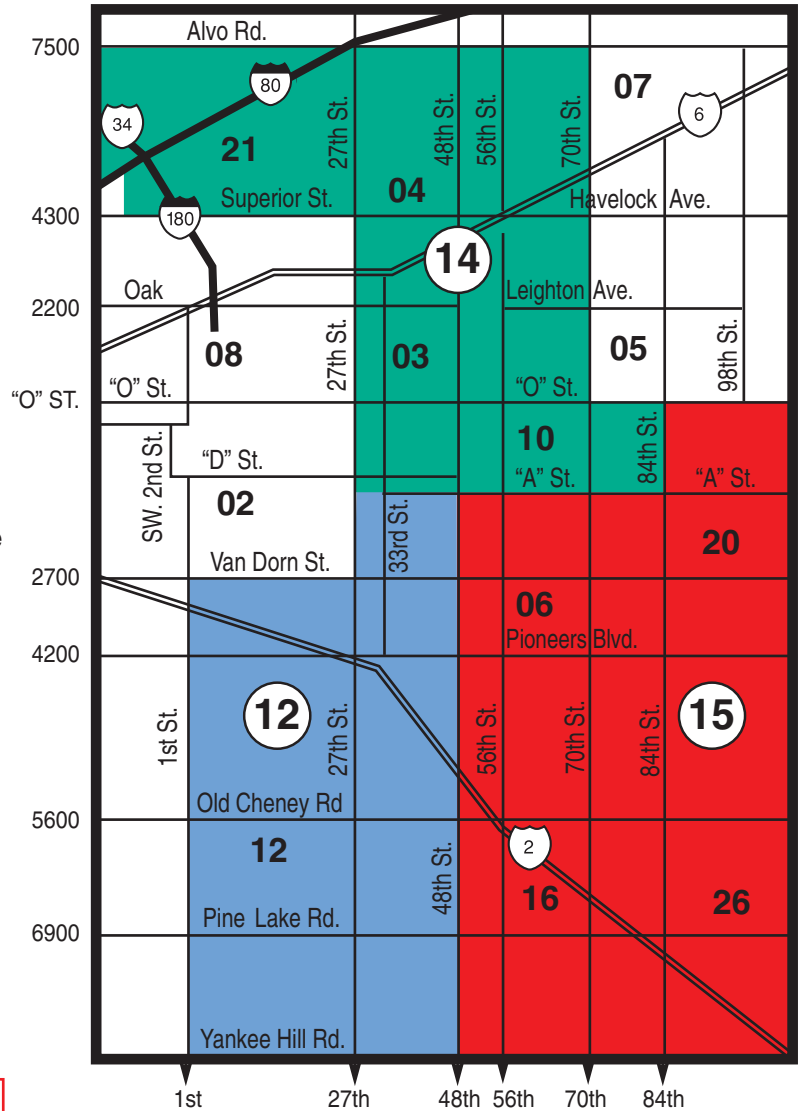

LINCOLN

(60,000 HOUSEHOLDS)

**MAILING ZONES—
DESIGNATED BY
CIRCLED NUMBER**

**20,000 ADVANTAGE COUPONS
BOOKLETS Mailed into each Colored Zone.
685 + TWO DIGITS IN BOLD =ZIP CODE**

ZONE 12 **SOUTHWEST LINCOLN**

SouthPointe, W. Pioneers Blvd., Country Club, Antelope Park, Indian Village, W. Van Dorn, W. Pine Lake (68512, 68516, 68506, 68502)

ZONE 14 **NORTHWEST / CENTRAL**

Highlands, W. Superior, Autumn Wood, University Place, Bethany, Meadowlane, Woods Park, Piedmont, Gateway (68503, 68504, 68510, 68521)

ZONE 15 **SOUTHEAST LINCOLN**

College View, Holmes Park, E. Van Dorn, Seacrest, E. Old Cheney, Firethorn, E. Pine Lake (68506, 68516, 68520, 68526)

LINCOLN, NE