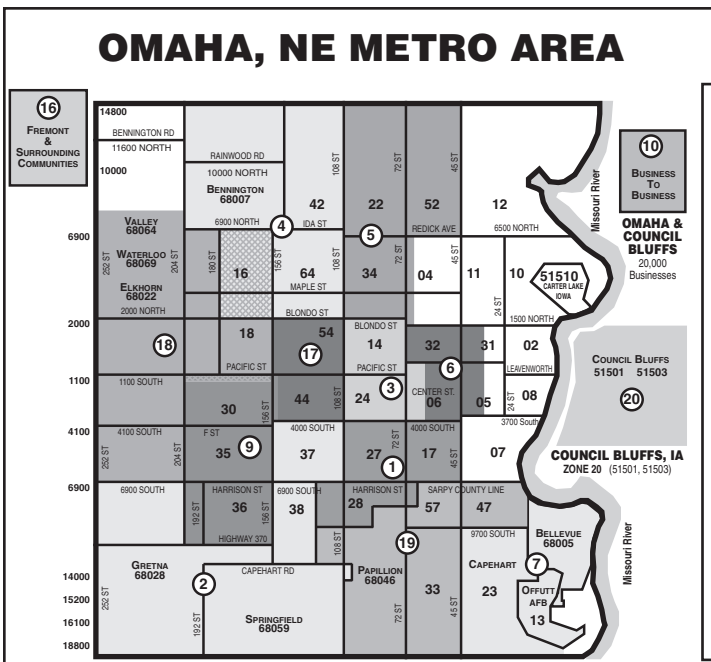

## LINCOLN (60,000 HOUSEHOLDS)

**MAILING ZONES—  
DESIGNATED BY  
CIRCLED NUMBER**

**20,000 ADVANTAGE COUPONS  
BOOKLETS** Mailed into each Colored Zone.  
**685 + TWO DIGITS IN BOLD = ZIP CODE**

#### ZONE 12 **SOUTHWEST LINCOLN**

SouthPointe, W. Pioneers Blvd., Country Club, Antelope Park, Indian Village, W. Van Dorn, W. Pine Lake (68512, 68516, 68506, 68502)

#### ZONE 14 **NORTHWEST / CENTRAL**

Highlands, W. Superior, Autumn Wood, University Place, Bethany, Meadowlane, Woods Park, Piedmont, Gateway (68503, 68504, 68510, 68521)

#### ZONE 15 **SOUTHEAST LINCOLN**

College View, Holmes Park, E. Van Dorn, Seacrest, E. Old Cheney, Firethorn, E. Pine Lake (68506, 68516, 68520, 68526)

- OMAHA, NEBRASKA**
- ZONE 1 RALSTON / LAVISTA (68127, 68128, 68117)
  - ZONE 2 SOUTHWEST OMAHA / MILLARD / GRETNA (68137, 68138, 68028, 68059, 68037)
  - ZONE 3 ROCKBROOK / WESTGATE / REGENCY (68114, 68124, 68106)
  - ZONE 4 NORTHWEST OMAHA & COMMUNITIES (68164, 68116, 68007, 68142)
  - ZONE 5 NORTH CENTRAL OMAHA (68134, 68122, 68152)
  - ZONE 6 DUNDEE / MID-TOWN / HAPPY HOLLOW (68132, 68106, 68105, 68131)
  - ZONE 7 BELLEVUE / CAPEHART (68005, 68113, 68123)
  - ZONE 9 WEST OMAHA / WEST MILLARD (68130, 68135, 68136)
  - ZONE 10 BUSINESS-TO-BUSINESS (20,000 Omaha/Council Bluffs Metro Businesses)
  - ZONE 16 FREMONT & SURROUNDING COMMUNITIES (68025, 002, 649, 064, 015, 018, 621, 031, 034, 036, 041, 648, 050, 057, 063, 672)
  - ZONE 17 WEST CENTRAL OMAHA (68144, 68154)
  - ZONE 18 WEST SUBURBAN / ELKHORN / WATERLOO (68116, 68118, 68022, 68069)
  - ZONE 19 PAPILLION / W. BELLEVUE / N. BELLEVUE (68046, 68133, 68147, 68157, 68048)
- FREMONT, NEBRASKA**
- ZONE 16 FREMONT & SURROUNDING COMMUNITIES (68025, 002, 649, 064, 015, 018, 621, 031, 034, 036, 041, 648, 050, 057, 063, 672)
- COUNCIL BLUFFS, IOWA**
- ZONE 20 COUNCIL BLUFFS (51501, 51503)